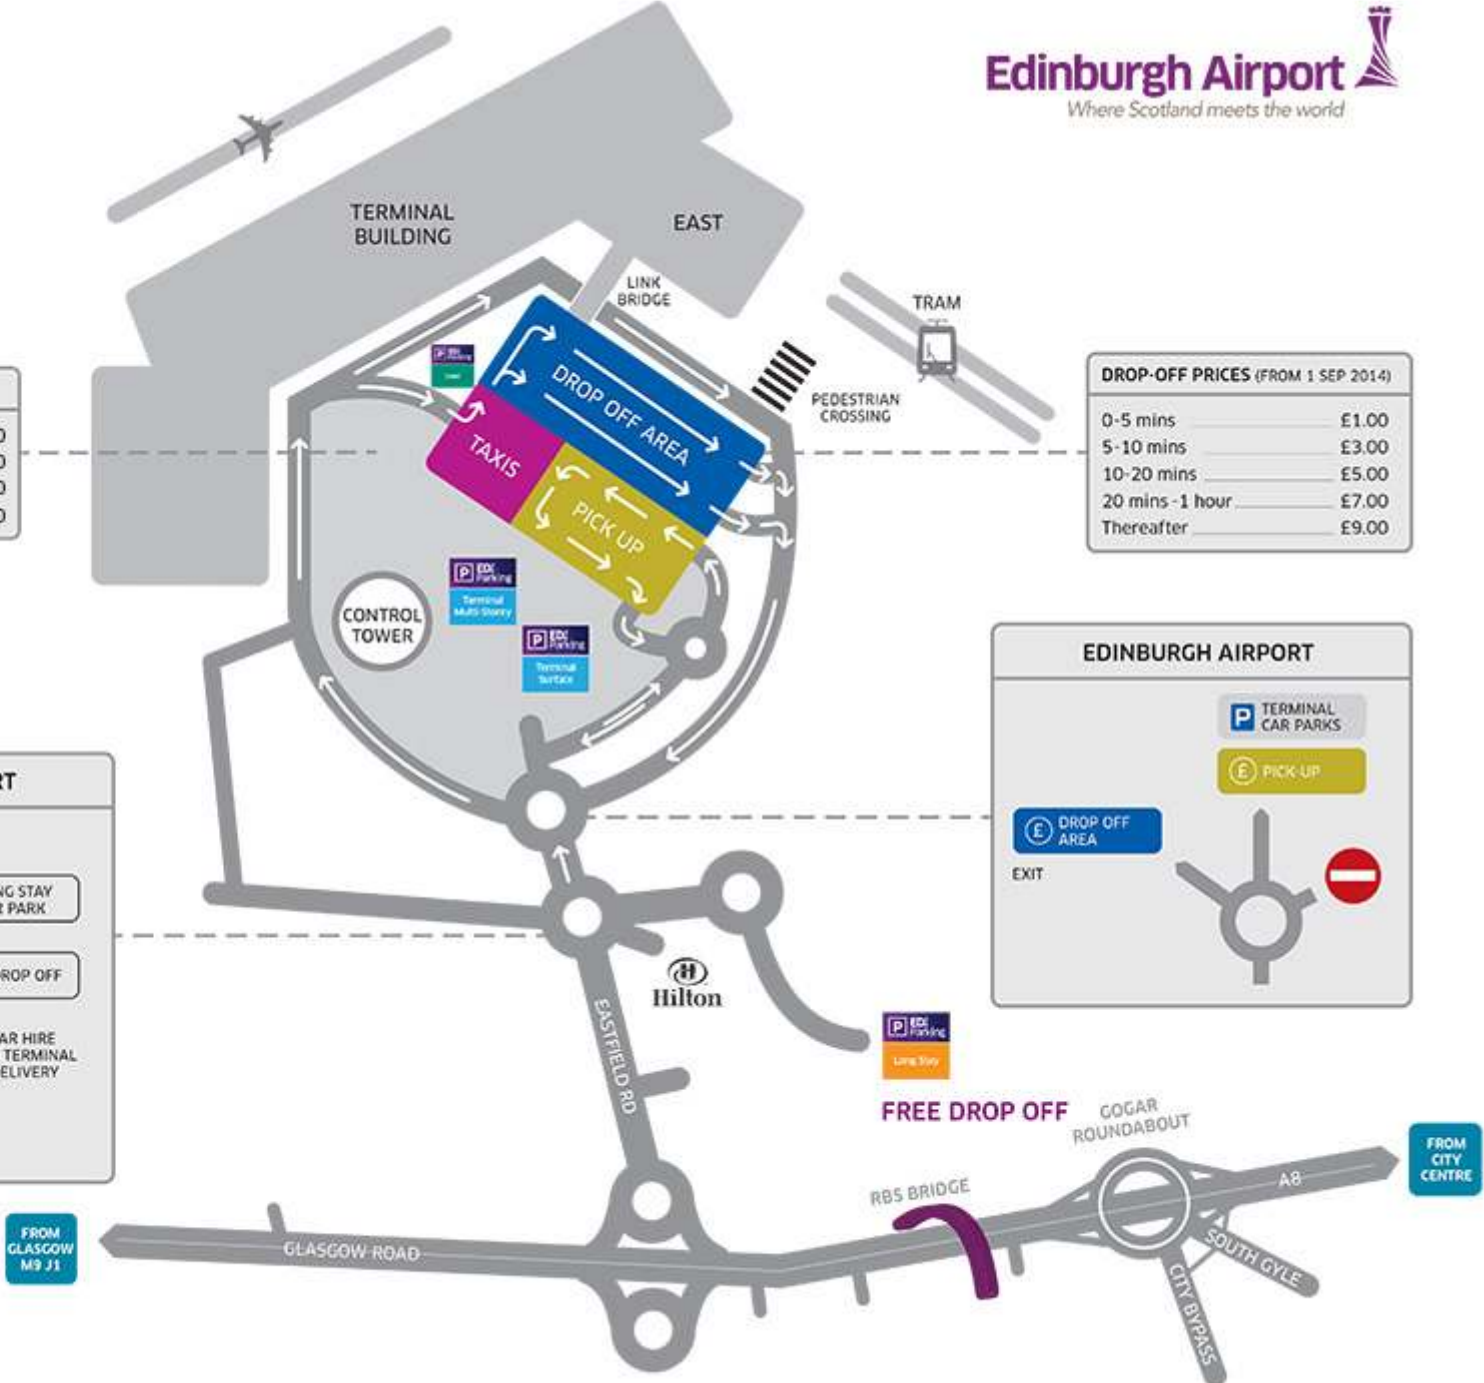

**PICK-UP AND SHORT STAY PRICES**

0-15 mins	£3.90
15-30 mins	£5.90
30 mins - 1 hour	£8.60
1-2 hours	£12.50

**DROP-OFF PRICES (FROM 1 SEP 2014)**

0-5 mins	£1.00
5-10 mins	£3.00
10-20 mins	£5.00
20 mins - 1 hour	£7.00
Thereafter	£9.00

**EDINBURGH AIRPORT**

- Drop Off Area
- Pick Up
- Terminal Car Parks
- Long Stay Car Park
- Free Drop Off
- Car Hire & Terminal Delivery

**EDINBURGH AIRPORT**

- Terminal Car Parks
- Pick Up
- Drop Off Area
- Exit

SURFACE AND TERMINAL CAR PARKS CAN BE ACCESSED BY FOLLOWING **P** TERMINAL CAR PARKS