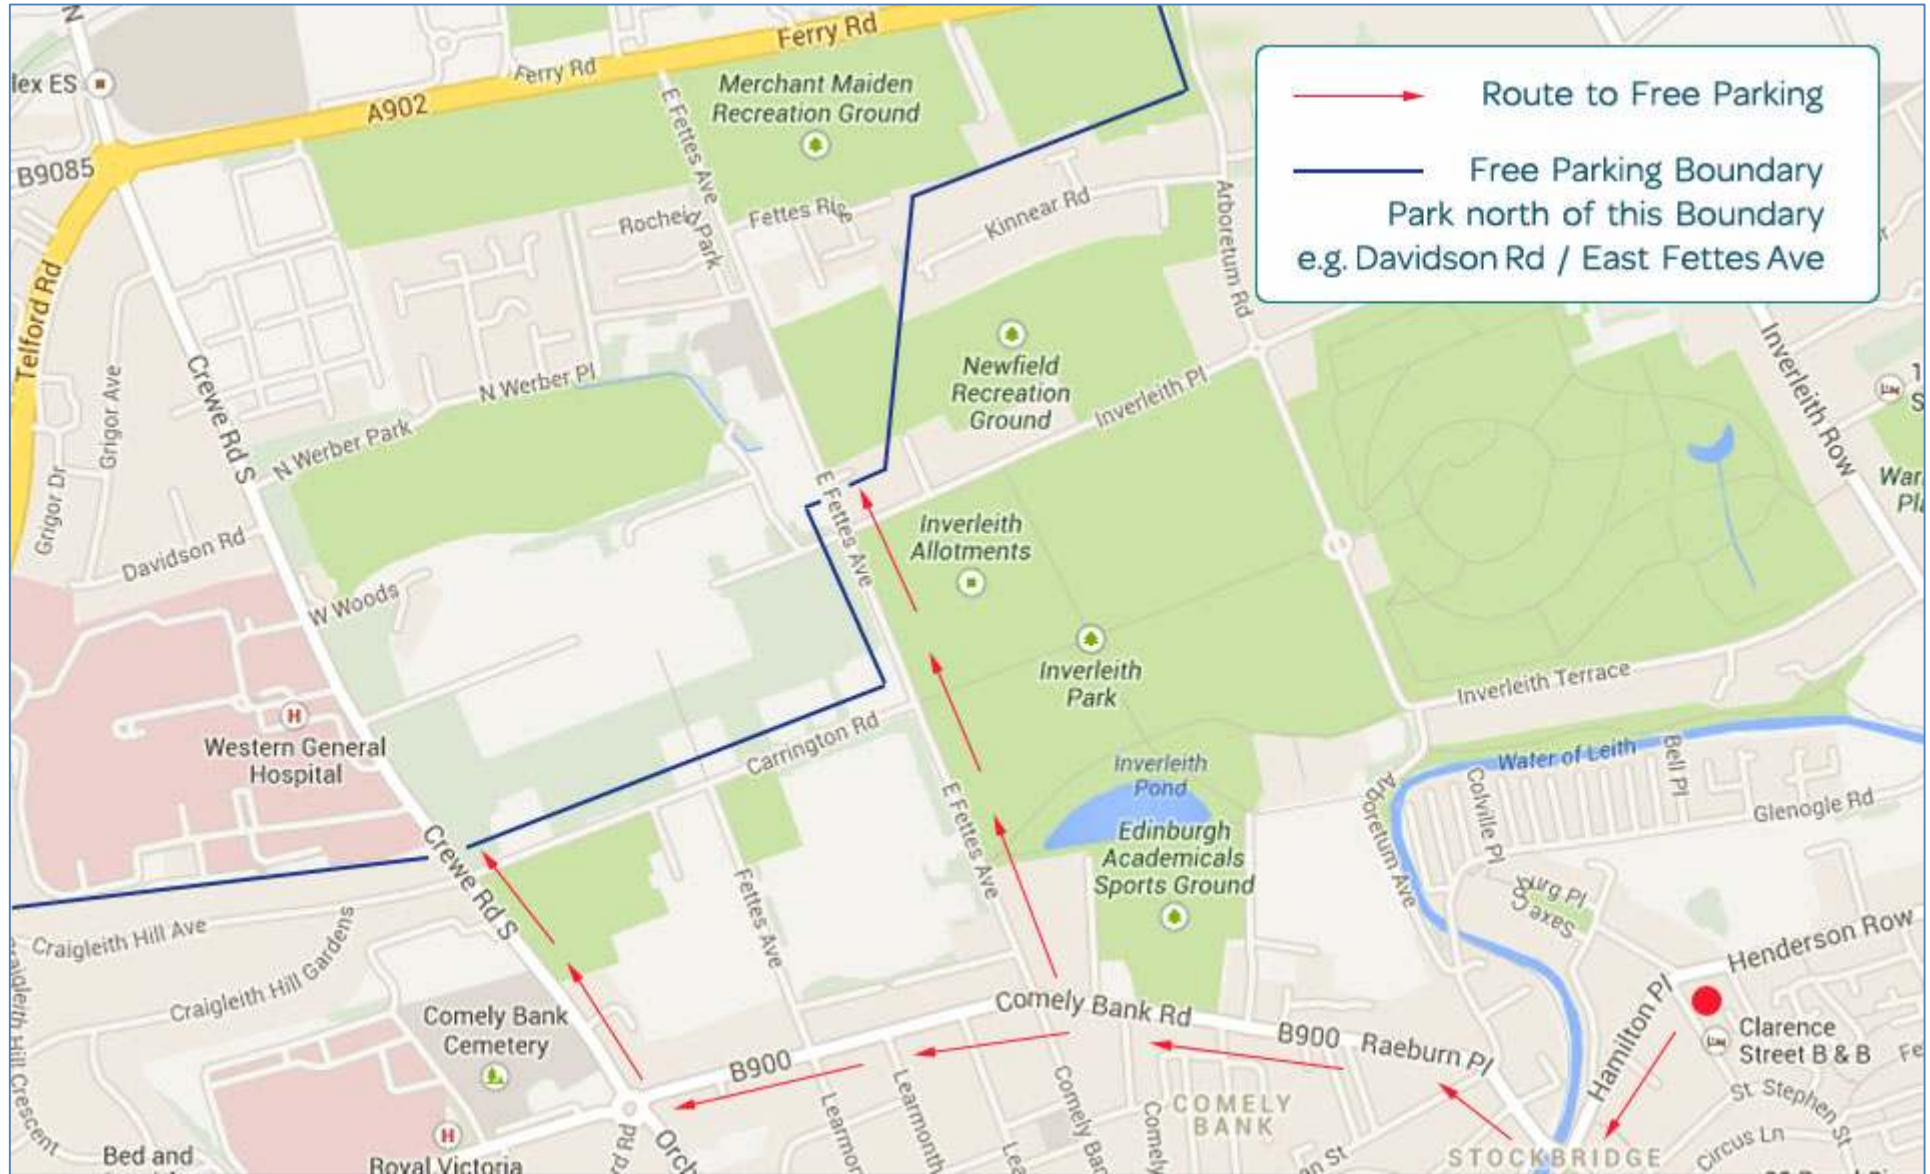

CLARENCE STREET B&B - Local On-Street Parking

Pay & Display parking is available at Saxe Coburg Street and Saxe Coburg Place [Opposite Clarence Street]

Clarence Street B&B, 3a Clarence Street, Stockbridge, Edinburgh EH3 5AE | Tel: +44 [0]131 557 9368